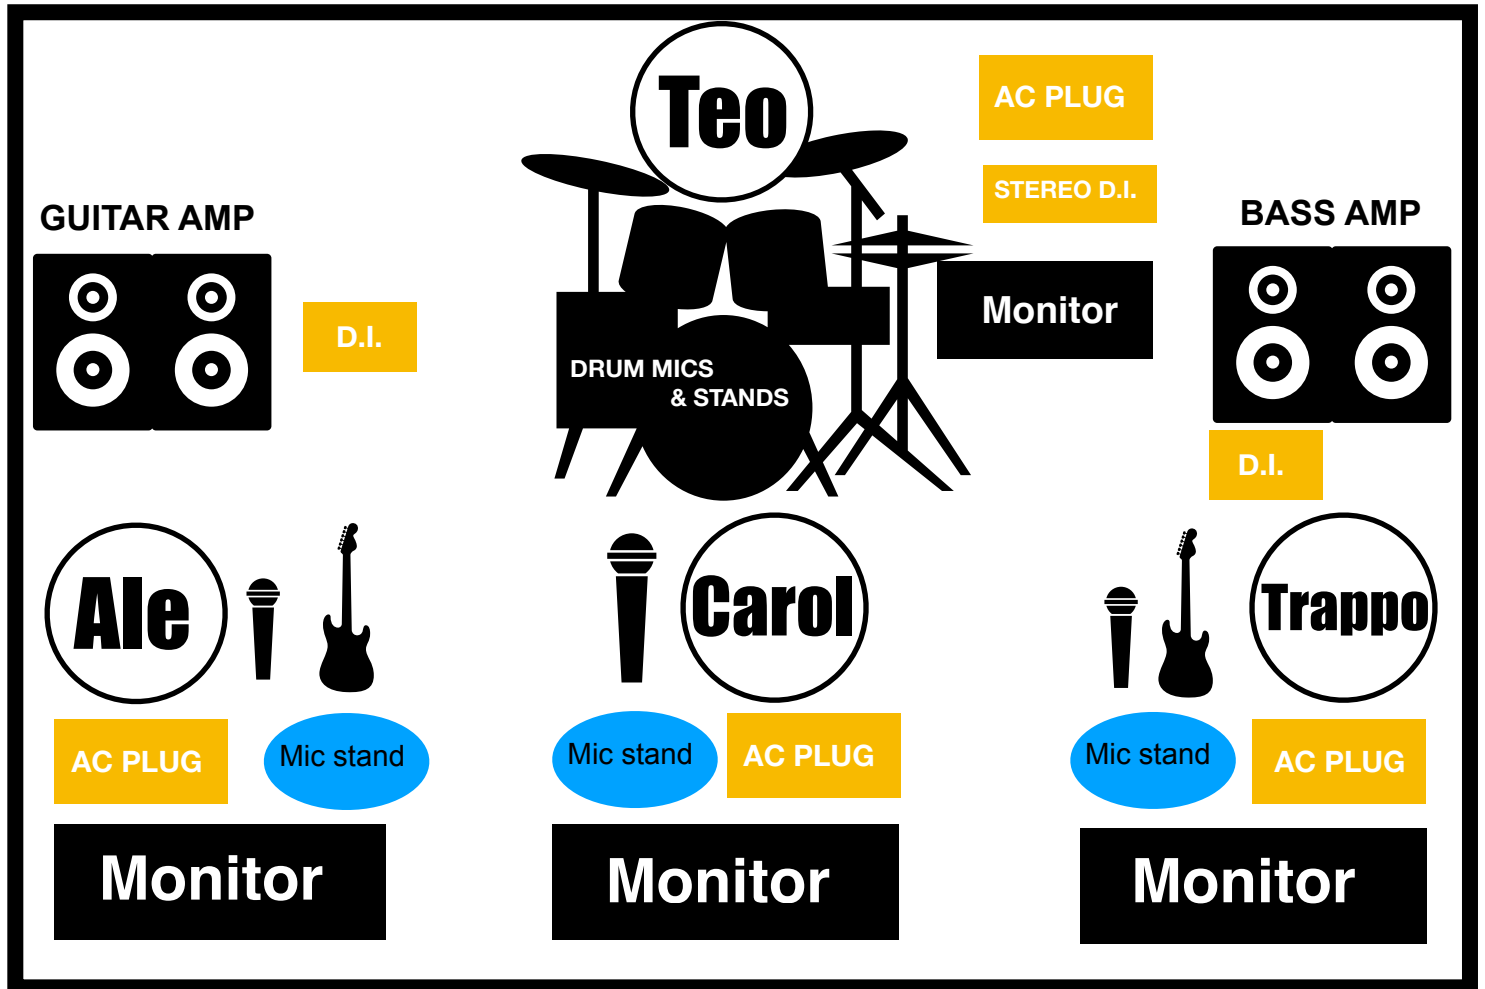

## Stage plot & Technical rider

## Requirements:

- 3 Vocal Mics (preferably Sennheiser e935/e835 or Shure sm58)
- 3 D.I boxes (2 mono, 1 stereo)
- 3 Vocal Mic stands (not straight) and drum mic stands
- Drum Mics: kick, snare, 2 toms and (preferably + 2 overheads)
- 1 Mixer (preferably 12 or more channels with FX)
- XRL cables
- Jack cables
- 4 Monitors
- 4 AC current plugs (close to each monitor)